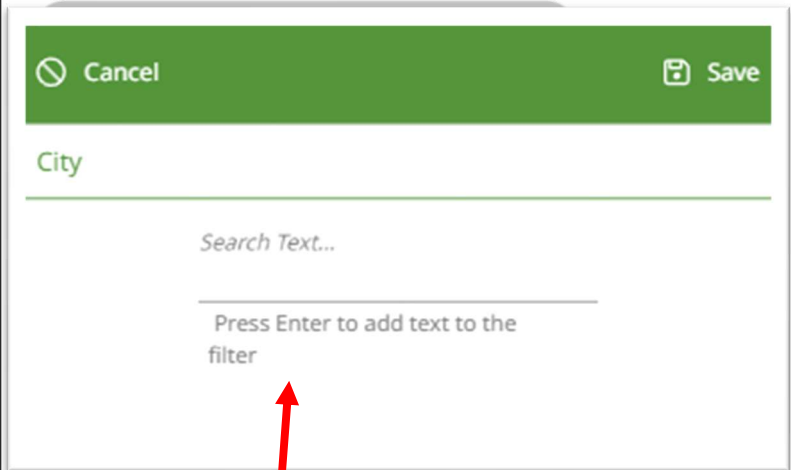

Exactix Mobile

Ticket Search (Excavator)

Use the "Tickets" dropdown menu to access additional ticket views

Use the "Filter" option to apply additional search filters

Use the "+" button to select and apply a search parameter