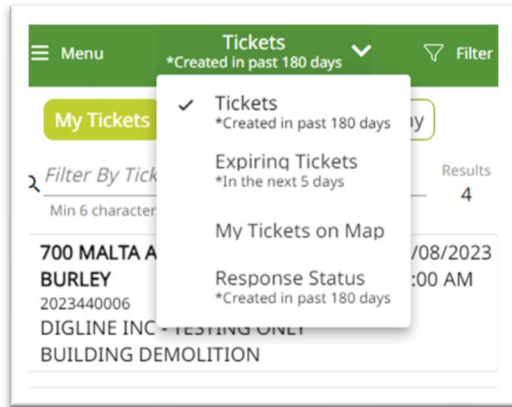

Exactix Mobile

Ticket Search (Excavator)

Use the "Tickets" dropdown menu to access additional ticket views

Use the "Filter" option to apply additional search filters

Use the "+" button to select and apply a search parameter