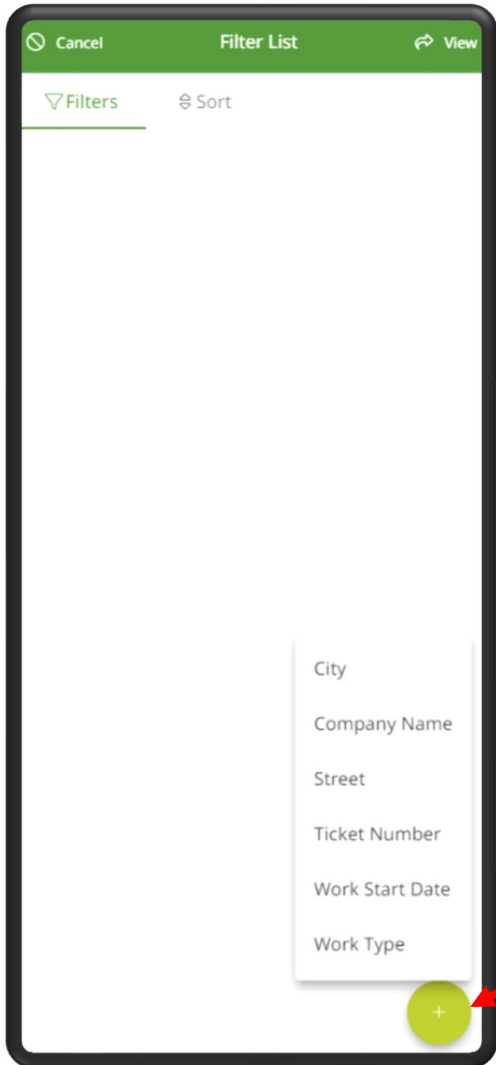

Exactix Mobile

Ticket Search (Excavator)

Use the "Tickets" dropdown menu to access additional ticket views

Use the "Filter" option to apply additional search filters

Use the "+" button to select and apply a search parameter