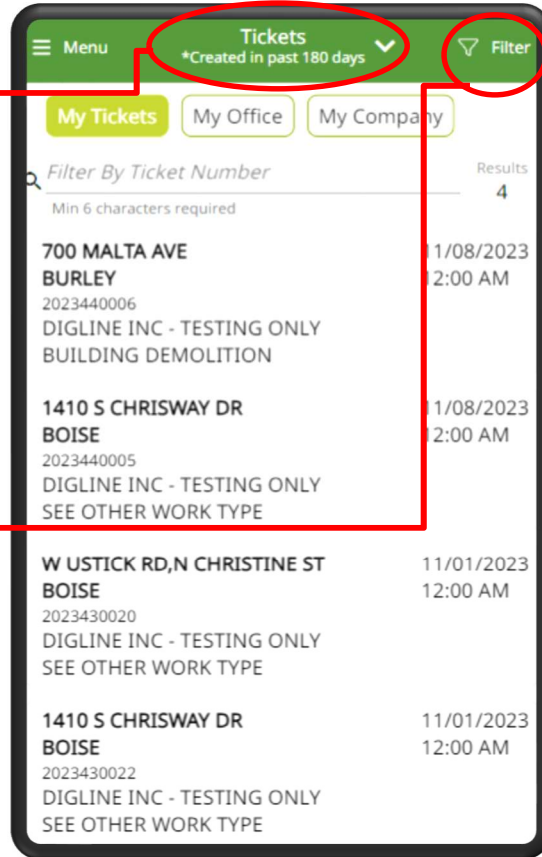

Exactix Mobile

Ticket Search (Excavator)

Use the "Tickets" dropdown menu to access additional ticket views

Use the "Filter" option to apply additional search filters

Use the "+" button to select and apply a search parameter